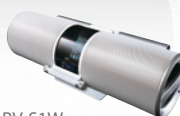

RV-S1W

NEW

	RV-NB50 NB51/NB52	RV-NB75	RV-NB70	RV-NB90
POWER OUTPUT	40W (5Wx2 + 15Wx2)			
PLAYABLE FORMATS	MP3 / WMA (CD-R / RW, USB)			
INPUT / OUTPUT	IN	Audio IN		
		GUITAR/MIC IN x 1		
		USB HOST x 1		
	OUT	COMPOSITE OUT x 1 (for iPod / iPhone video playback on TV)		
HEADPHONE OUT x 1				
DOCK	Retractable Dock for iPod / iPhone *			
TUNER	FM (30 presets)			DAB+ (30 presets)
CLOCK / TIMER	CLOCK / TIMER / SLEEP TIMER			
WIRELESS PLAY	Bluetooth* Technology **		Bluetooth* Technology **	
USB	Playback			Play / Record (Mixable Rec: CD / Tuner / Metronome / Guitar / MIC / AUDIO IN)
OTHER FEATURES	GUITAR INPUT			DISTORTION
				METRONOME
	PORTABLE USE by BATTERIES (not included)			
SOUND MODES	4 SETTINGS	5 SETTINGS	4 SETTINGS	
BASS SOUND	TWIN SUPERWOOFERS with LEVEL CONTROL			
PROVIDED ACCESSORIES	REMOTE CONTROL (with Batteries), POWER CORD, SHOULDER STRAP			
DIMENSIONS / WEIGHT (W x H x D mm / Kg)	666 x 231 x 240 / 6.8	666 x 235 x 248 / 7.1	666 x 231 x 240 / 6.8	666 x 235 x 240 / 7.2

* Lightning Connector for RV-NB75

** Ver.2.1 + EDR

Notes

JVC KENWOOD Corporation follows a policy of continuous advancement in technical development. For this reason specifications may be changed without notice.

- Information contained in this catalogue is subject to change without notice.
- Products introduced in this catalogue may not be available in some regions.
- AirPlay, iPad, iPhone, iPod, iPod nano, and iPod touch are trademarks of Apple Inc., registered in the U.S. and other countries.
- AirPlay works with iPhone, iPad, and iPod touch with iOS 4.3.3 or later, Mac with OS X Mountain Lion, and Mac and PC with iTunes 10.2.2 or later.
- The Bluetooth* word mark and logos are registered trademarks owned by Bluetooth SIG, Inc. and any use of such marks by JVC KENWOOD Corporation is under license.

All brand names are trademarks, registered trademarks, or trade names of their respective holders.

	RV-S1	RV-S3D	RV-S5
Power Output (Total)	40W (5Wx2 + 15Wx2)		
Playable Formats	MP3 / WMA (CD-R / RW, USB)		
INPUT / OUTPUT	Audio IN		
	USB HOST x 2		
	SD CARD SLOT x 1		
	COMPOSITE OUT x 1 (for iPod / iPhone video playback on TV)		
DOCK	Retractable Dock for iPod / iPhone		
TUNER	FM (30 presets)		DAB+ (30 presets)
CLOCK / TIMER	CLOCK / TIMER / SLEEP TIMER		
WIRELESS PLAY			AirPlay*, DLNA, Bluetooth* **
USB	PLAYBACK		
SOUND MODES	4-SETTINGS, TWIN SUPER WOOFER with Level Control		
PROVIDED ACCESSORIES	REMOTE CONTROL (with Batteries), POWER CORD		
DIMENSIONS / WEIGHT (W x H x D mm / Kg)	704 x 280 x 345 / 7.8		

** Ver. 2.1 + EDR

iPod* / iPhone* Compatibility	RV-NB90 Audio / Video	RV-NB70 Audio / Video	RV-NB75 Audio	RV-NB50 Audio	RV-S1 / S3 Audio / Video	RV-S5 Audio / Video
iPod nano (7 Gen)			•		• / -	• / -
iPod nano (5-6 Gen)	• / *	• / *	•		• / *	• / *
iPod nano (2-4 Gen)	• / *	• / *	•	•	• / *	• / *
iPod touch (5 Gen)			•		• / -	• / -
iPod touch (3-4 Gen)	• / *	• / *	•		• / *	• / *
iPod touch (1-2 Gen) + iPod Classic	• / *	• / *	•	•	• / *	• / *
iPhone 5			•		• / -	• / -
iPhone 4S	• / *	• / *	•		• / *	• / *
iPhone 3G, 3GS, 4	• / *	• / *	•		• / *	• / *

* Still only for 6th Generation

• USB Connection only