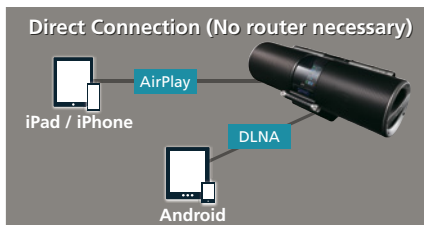

\* RV-S5 only

BoomBlaster featuring famous signature twin superwoofers

- Symmetrically driven back to back to minimise chassis vibration, these twin superwoofers are a blast!

Powerful Wireless Play (RV-S5 Only)

- Thanks to the "Direct Connection" feature, you don't need a router for wireless play and the connection is a snap with only a few steps. Play music directly or via a router.