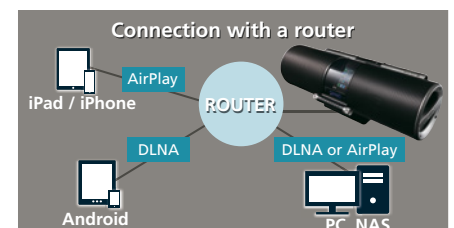

\* RV-S5 only

BoomBlaster featuring famous signature twin superwoofers

- Symmetrically driven back to back to minimise chassis vibration, these twin superwoofers are a blast!

Powerful Wireless Play (RV-S5 Only)

- Thanks to the "Direct Connection" feature, you don't need a router for wireless play and the connection is a snap with only a few steps. Play music directly or via a router.